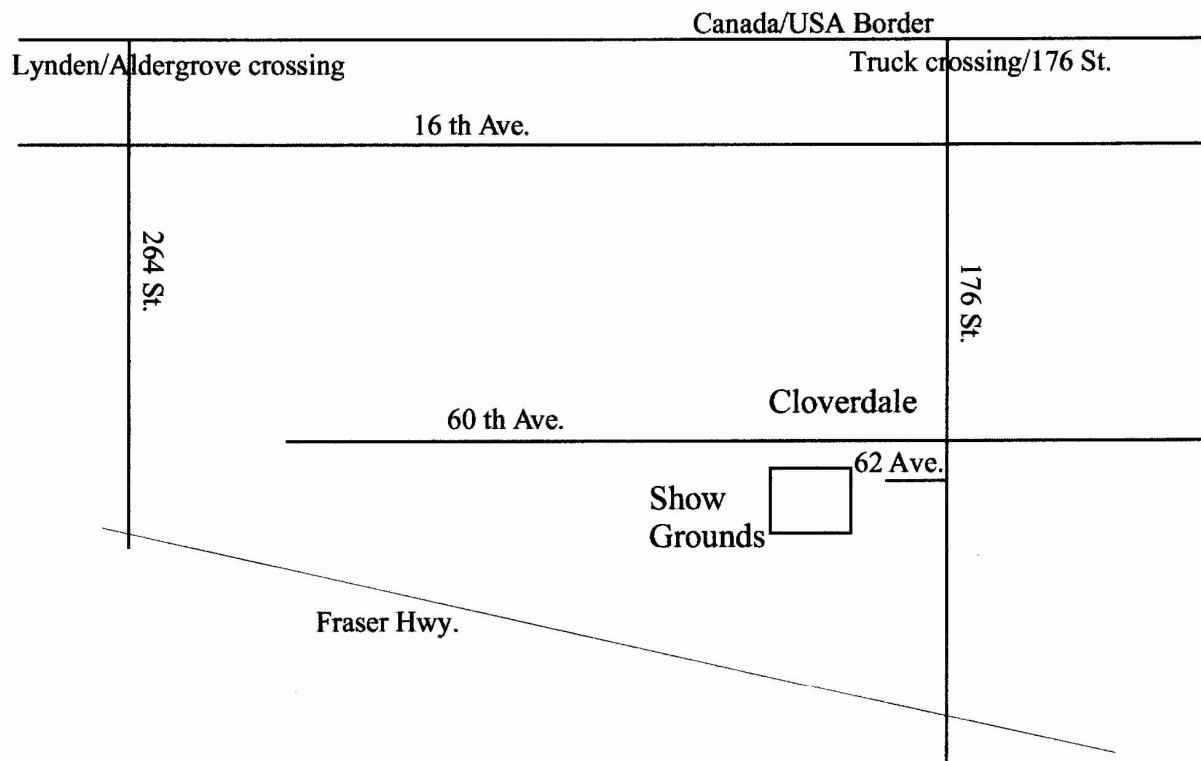

A special thanks to all the volunteer workers whose help and assistance are greatly appreciated

From the truck crossing - follow 176 St to 62 Ave make right turn into show grounds
 From Lynden - follow 264 St to 16 Ave make left turn, follow 16 Ave to 176 St make right turn,
 follow directions above. From Freeway/Fraser Hwy. take 176 St south into Cloverdale to 62 Ave.